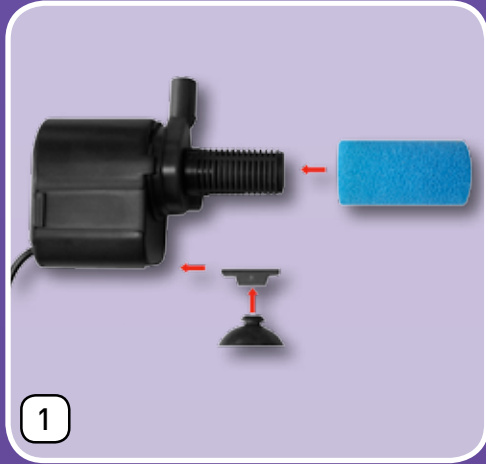

WILMA XXL 16 COMPLETE 11L - WILMA XXL 20 COMPLETE 6L

	Size	Tank	Volume	Support Tray	No. Pots	Pot Size	Delivery Tube Pcs	2 L/H Drippers	Flood Drippers	Dripper Tube	Water Pump
XXL	115 x 115	1	150L	1	16	11L	4	16	16	16	1
					20	6L		20	20	20	