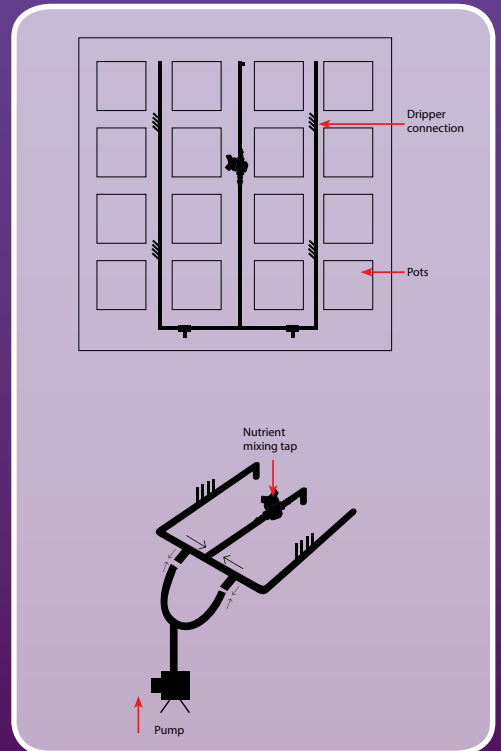

WILMA XXL 16 COMPLETE 11L - WILMA XXL 20 COMPLETE 6L

	Size	Tank	Volume	Support Tray	No. Pots	Pot Size	Delivery Tube Pcs	2 L/H Drippers	Flood Drippers	Dripper Tube	Water Pump
XXL	115 x 115	1	150L	1	16	11L	4	16	16	16	1
					20	6L		20	20	20	